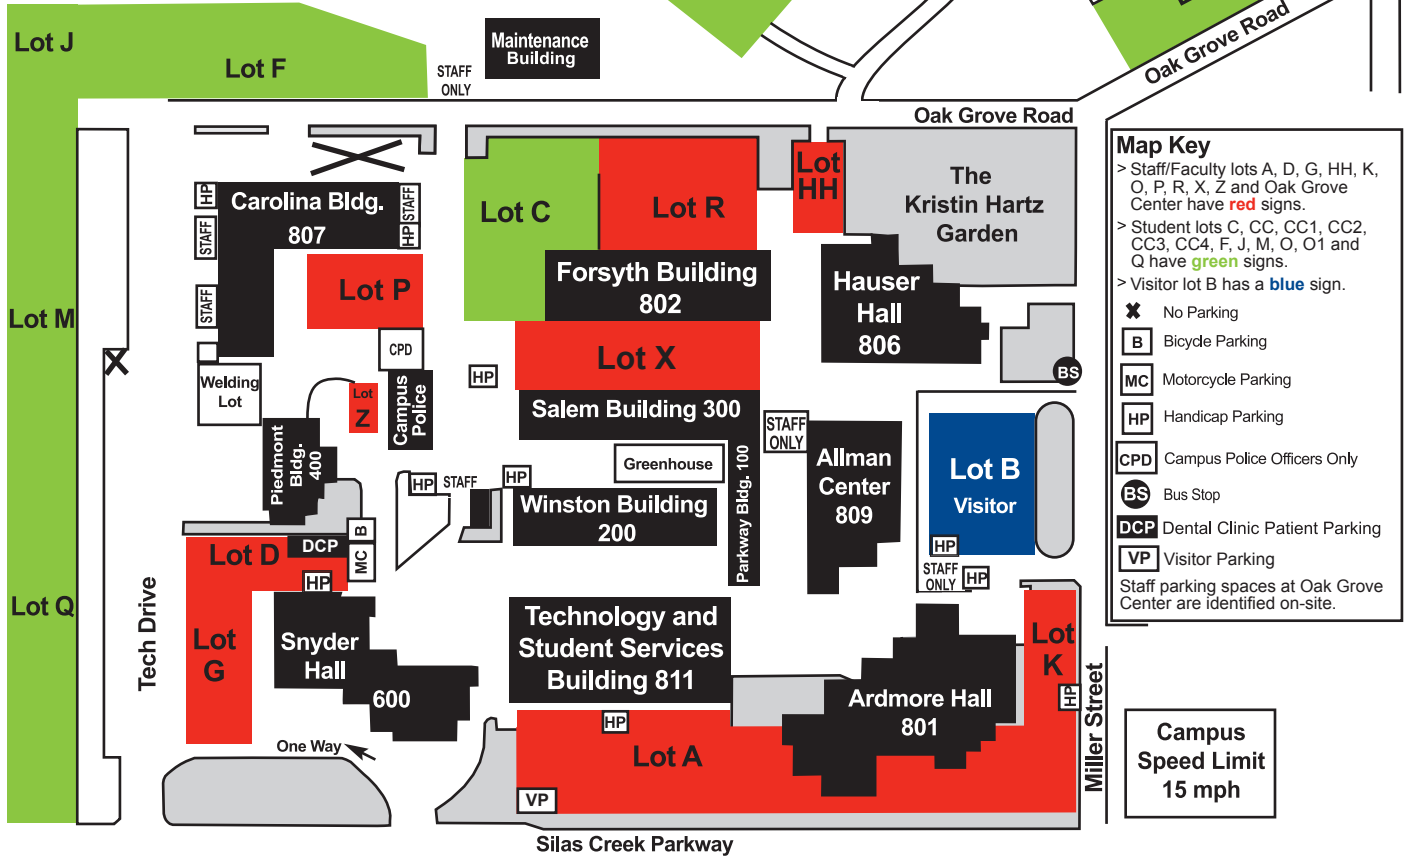

ForsythTech

More Than You Know

Main Campus

2100 Silas Creek Parkway
Winston-Salem, NC 27103

Map Key

- > Staff/Faculty lots A, D, G, HH, K, O, P, R, X, Z and Oak Grove Center have **red** signs.
- > Student lots C, CC, CC1, CC2, CC3, CC4, F, J, M, O, O1 and Q have **green** signs.
- > Visitor lot B has a **blue** sign.

- X** No Parking
- B** Bicycle Parking
- MC** Motorcycle Parking
- HP** Handicap Parking
- CPD** Campus Police Officers Only
- BS** Bus Stop
- DCP** Dental Clinic Patient Parking
- VP** Visitor Parking

Staff parking spaces at Oak Grove Center are identified on-site.

Campus Speed Limit 15 mph